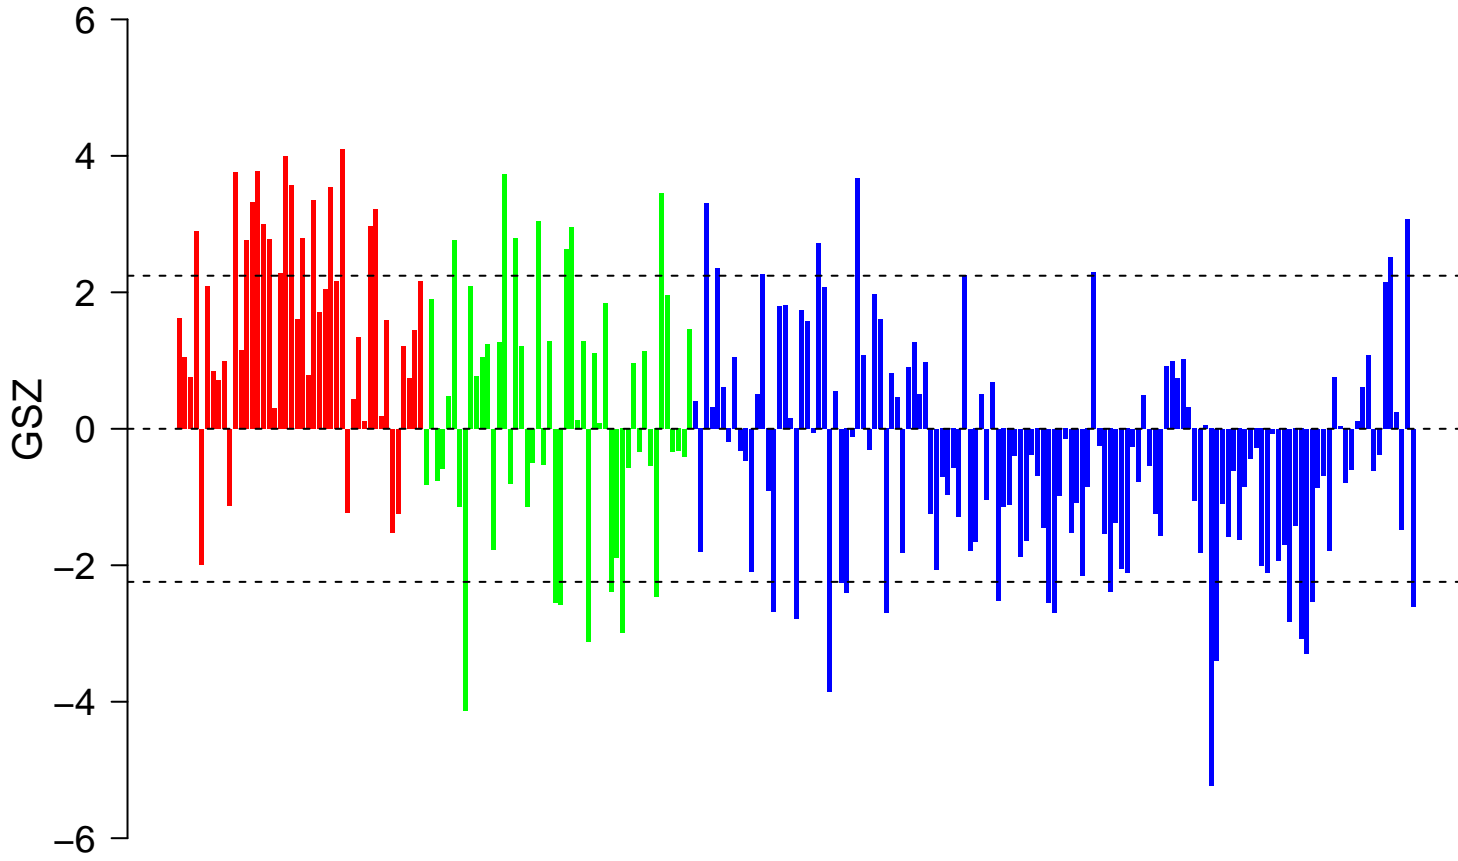

ELVIDGE_HIF1A_TARGETS_UP

■ on
■ -
□ off

ELVIDGE_HIF1A_TARGETS_UP